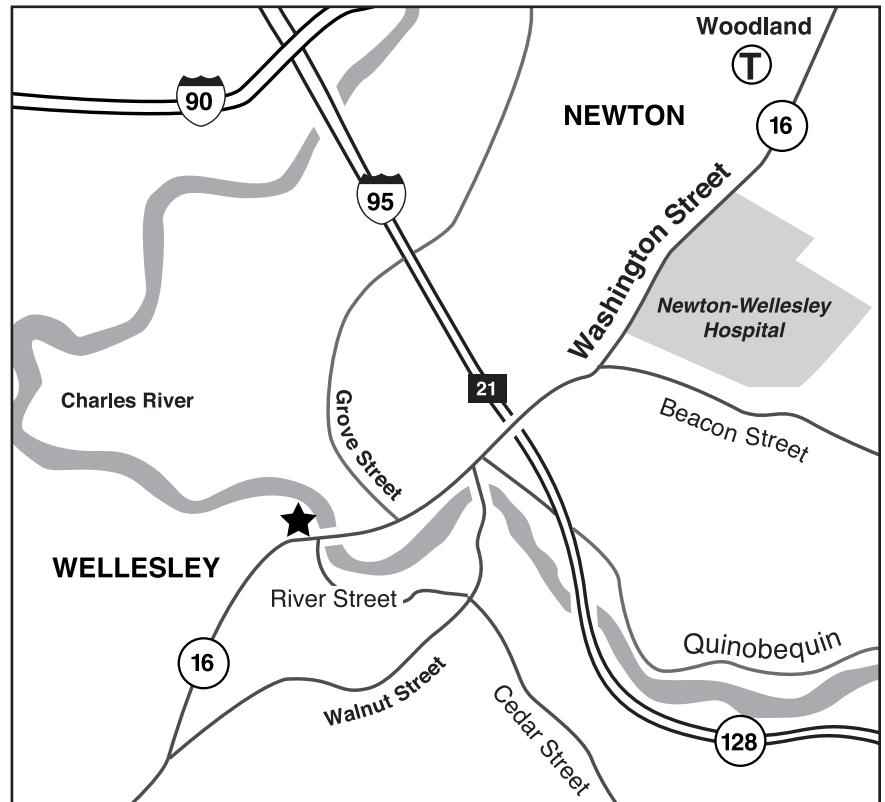

Accurate Aesthetics

Plastic Surgery

directions

How to Find Us

Accurate Aesthetics is conveniently located on Rt. 16 (Washington St.) near the junctions of Rt. 128 (I-95) and the Massachusetts Turnpike (I-90). It is easily accessible for our local patients from the eastern Massachusetts area. For out of state and international patients, there is transportation to and from Boston Logan Airport and to a number of local hotels.

Accurate Aesthetics Plastic Surgery

One Washington Street
Suite 301
Wellesley, MA 02481

Tel: 781.263-0011

Directions From West of Rt. 128 (I-95)

Take the Mass Pike East to Rt. 128. Proceed South on Rt. 128 for less than one mile. Take exit 21B to Rt. 16 West. Follow sign to Wellesley on exit. Bear right onto Washington St. Follow less than one mile. As you enter Wellesley, cross over a small bridge (Charles River). Our building is the first one in Wellesley on the right. Enter the driveway to a free parking lot opposite a large Sunoco sign.

From the South

Follow Rt. 128 North to Exit 21/21A to Rt. 16. Take a left from exit onto Rt. 16 (Washington St.). Follow less than one mile. As you enter Wellesley, cross over a small bridge (Charles River). Our building is the first one in Wellesley on the right. Enter the driveway to a free parking lot opposite a large Sunoco sign.

From the North

Take Rt. 128 South. Take Exit 21B to Rt. 16 West. Follow Signs to Wellesley on exit. Bear right onto Washington St. Follow less than one mile. As you enter Wellesley, cross over a small bridge (Charles River). Our building is the first one in Wellesley on the right. Enter the driveway to a free parking lot opposite a large Sunoco sign.